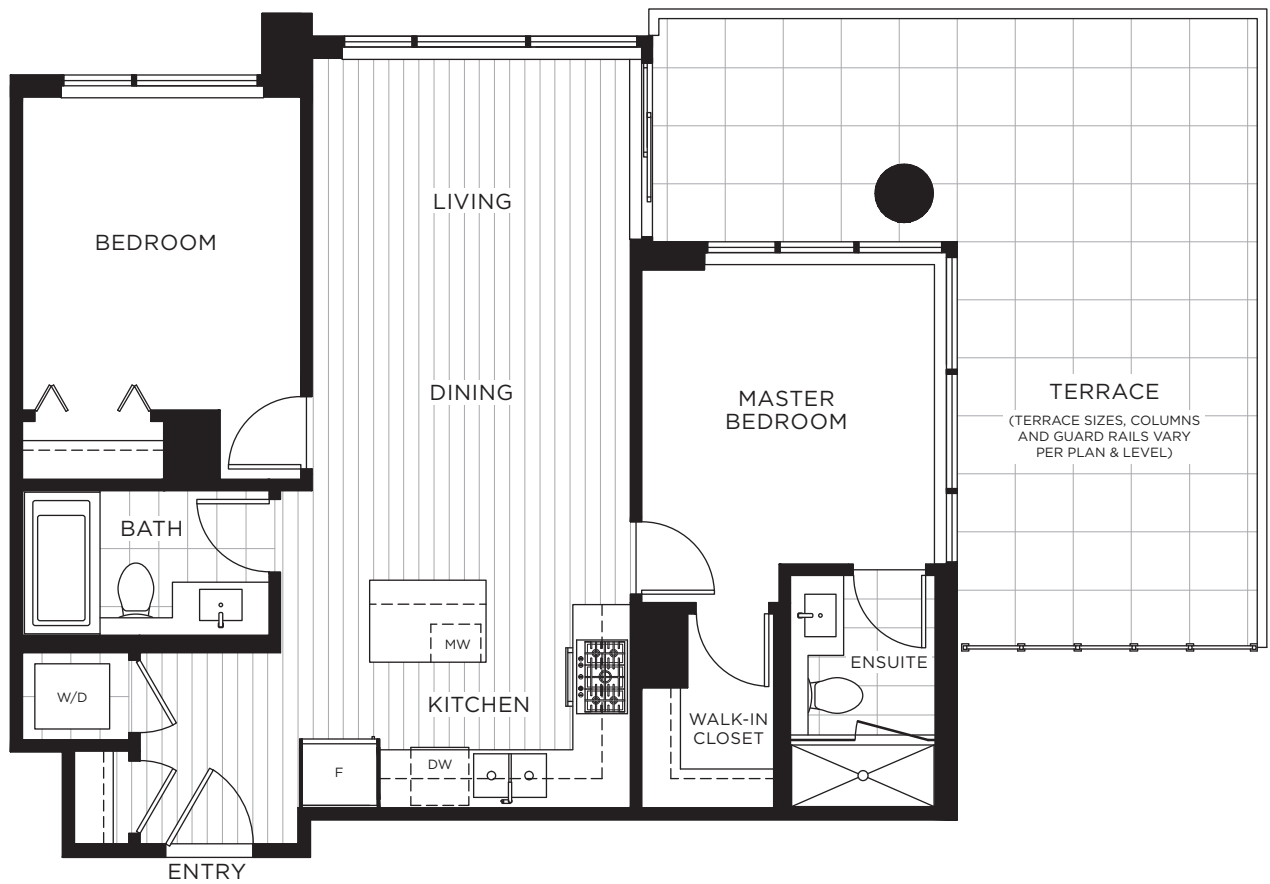

# B PLAN

2 BEDROOM  
2 BATH  
APPROX. 792-799 SQ.FT.

LEVEL 12

LEVELS 13-35

LEVELS 36-38,  
42-43

LEVELS 39-41

LEVELS 44-49

# B PLAN

## UNIT 1103

2 BEDROOM  
2 BATH  
APPROX. 797 SQ.FT.

LEVEL 11