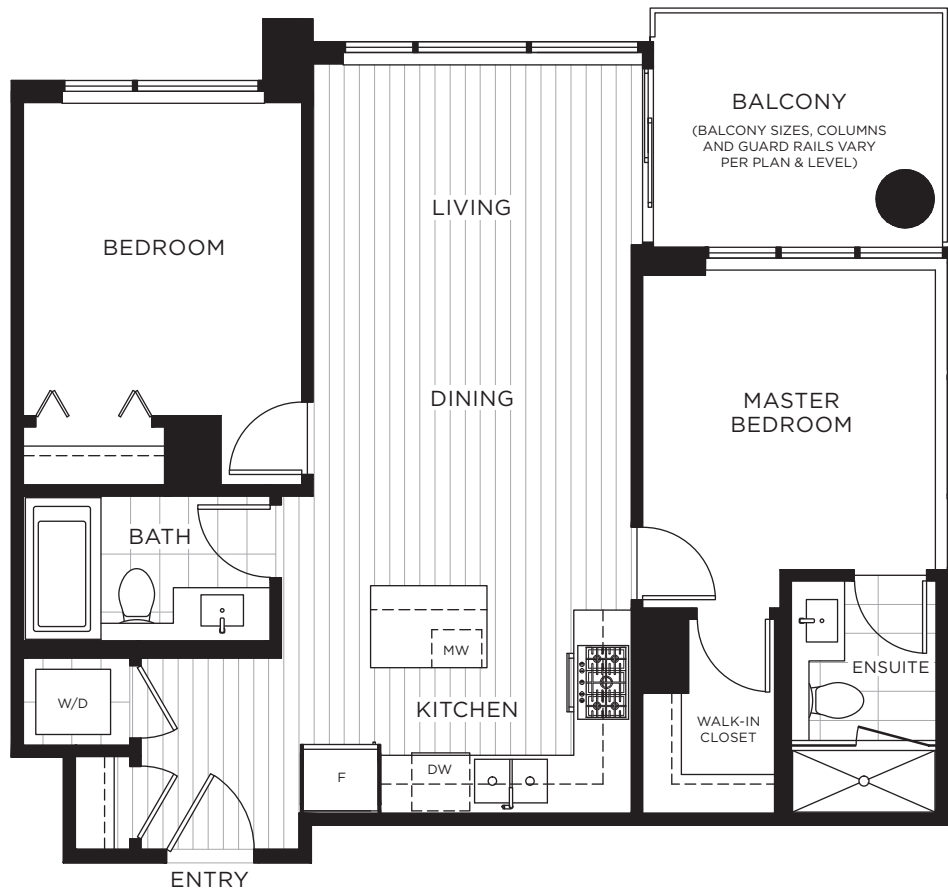

# B PLAN

2 BEDROOM  
2 BATH  
APPROX. 792-799 SQ.FT.

LEVEL 12

LEVELS 13-35

LEVELS 36-38,  
42-43

LEVELS 39-41

LEVELS 44-49

# B PLAN

## UNIT 1103

2 BEDROOM  
2 BATH  
APPROX. 797 SQ.FT.

LEVEL 11