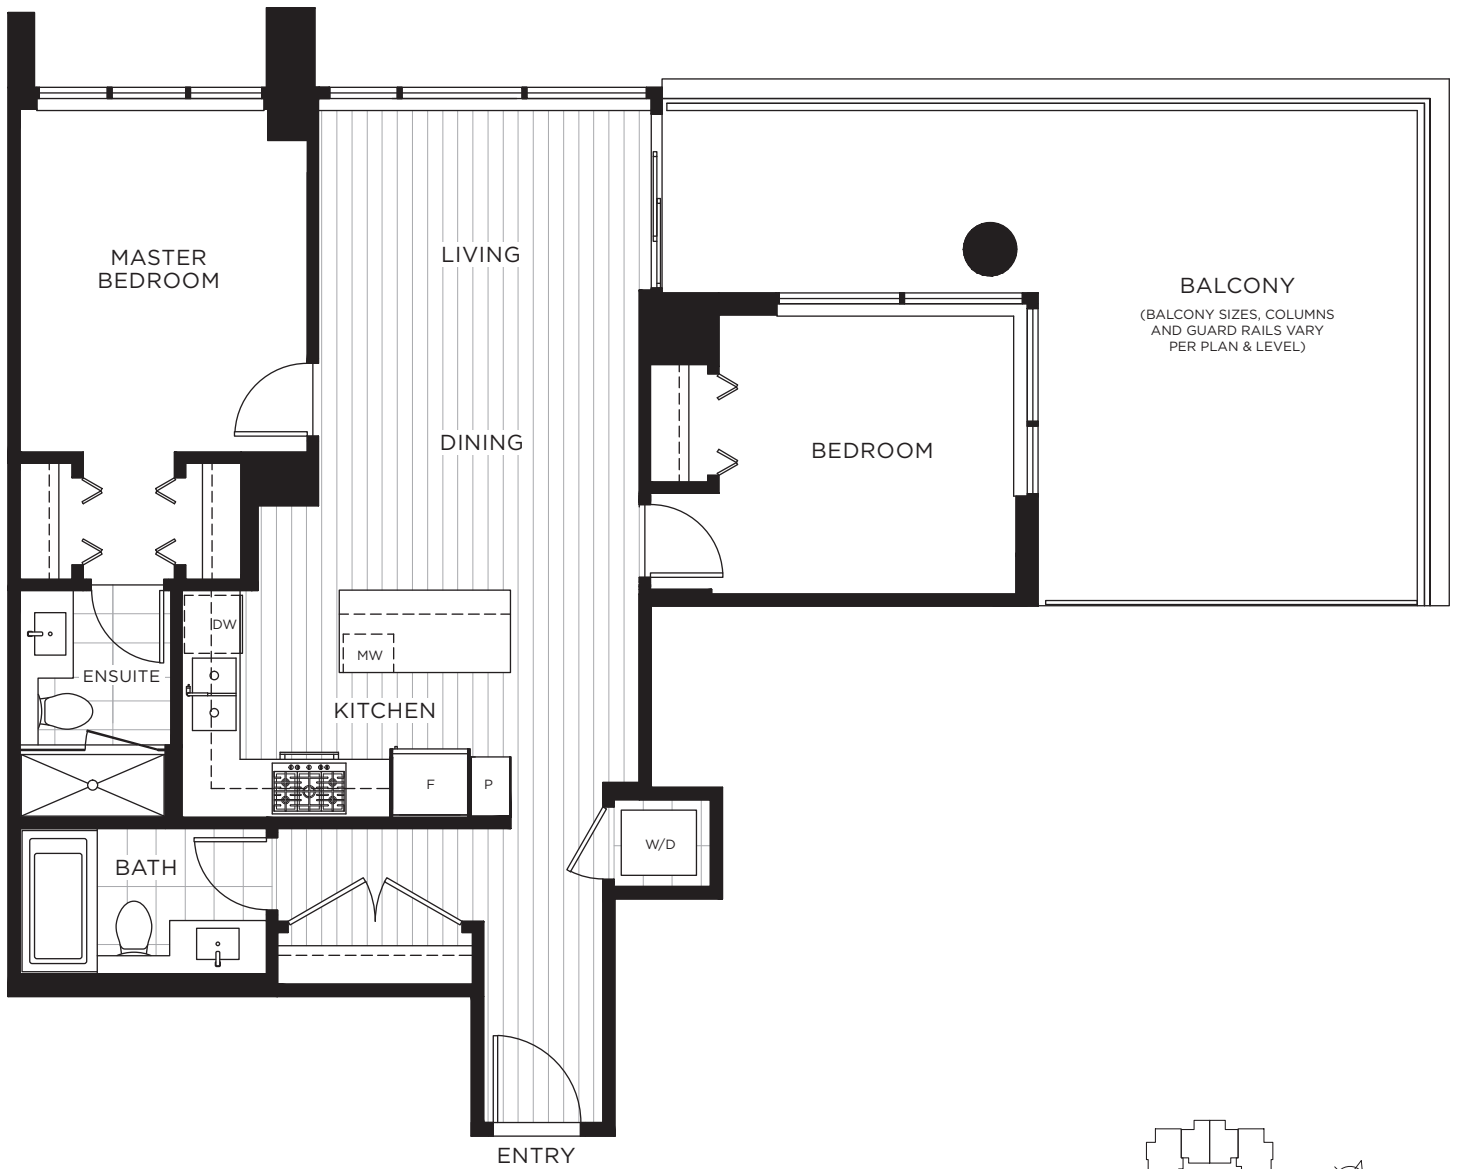

B2 PLAN

2 BEDROOM
2 BATH
APPROX. 870-873 SQ.FT.

LEVELS 14-21,
23-25, 27-35

LEVELS 36-38,
42-43

LEVELS 39-41

LEVELS 44-49

B2 PLAN

UNIT 1301

2 BEDROOM
2 BATH
APPROX. 872 SQ.FT.

LEVEL 13

B2 PLAN

LEVELS 22 & 26

2 BEDROOM
2 BATH
APPROX. 870 SQ.FT.

LEVELS 22 & 26