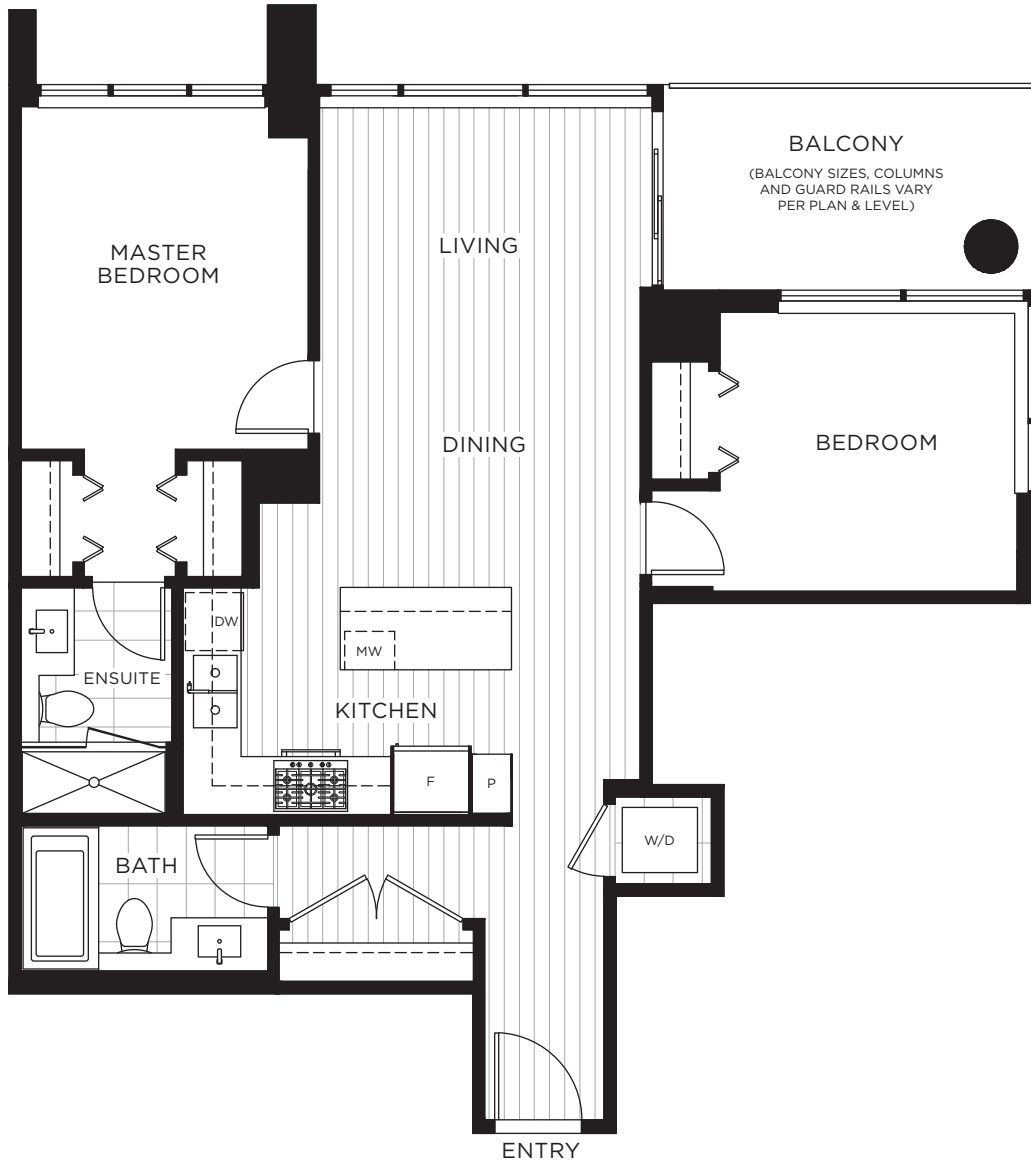

B2 PLAN

2 BEDROOM
2 BATH
APPROX. 870-873 SQ.FT.

LEVELS 14-21,
23-25, 27-35

LEVELS 36-38,
42-43

LEVELS 39-41

LEVELS 44-49

B2 PLAN

UNIT 1301

2 BEDROOM
2 BATH
APPROX. 872 SQ.FT.

LEVEL 13

B2 PLAN

LEVELS 22 & 26

2 BEDROOM
2 BATH
APPROX. 870 SQ.FT.

LEVELS 22 & 26