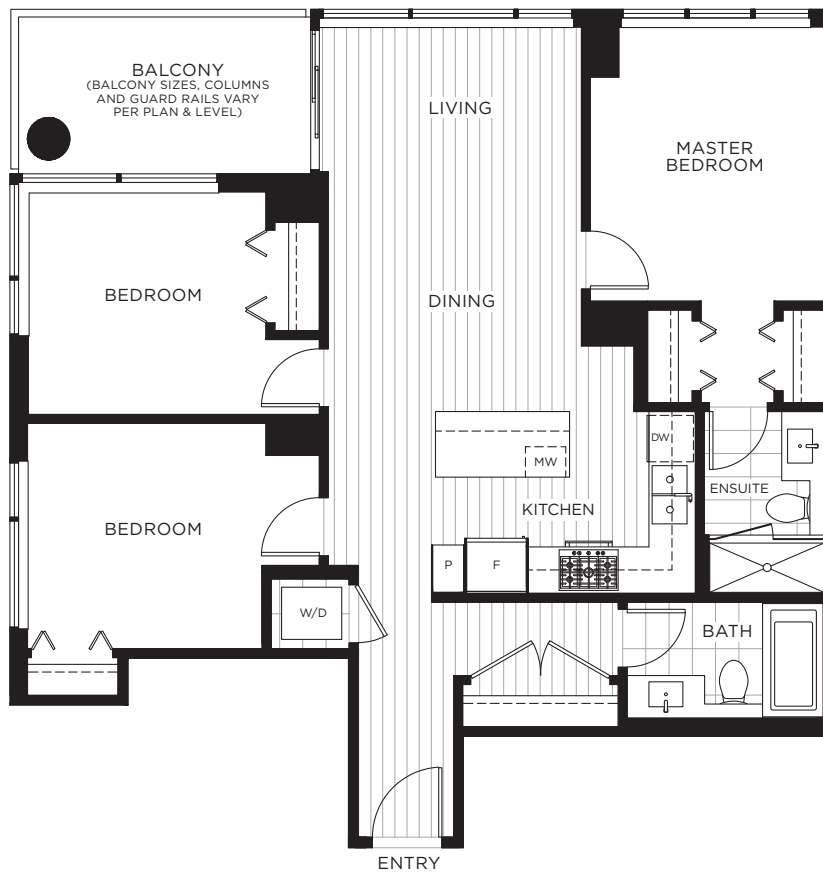

C PLAN

3 BEDROOM
2 BATH
APPROX. 1,006 SQ.FT.

LEVELS 13-35

C PLAN

UNIT 1308

3 BEDROOM
2 BATH
APPROX. 1,006 SQ.FT.

LEVEL 13