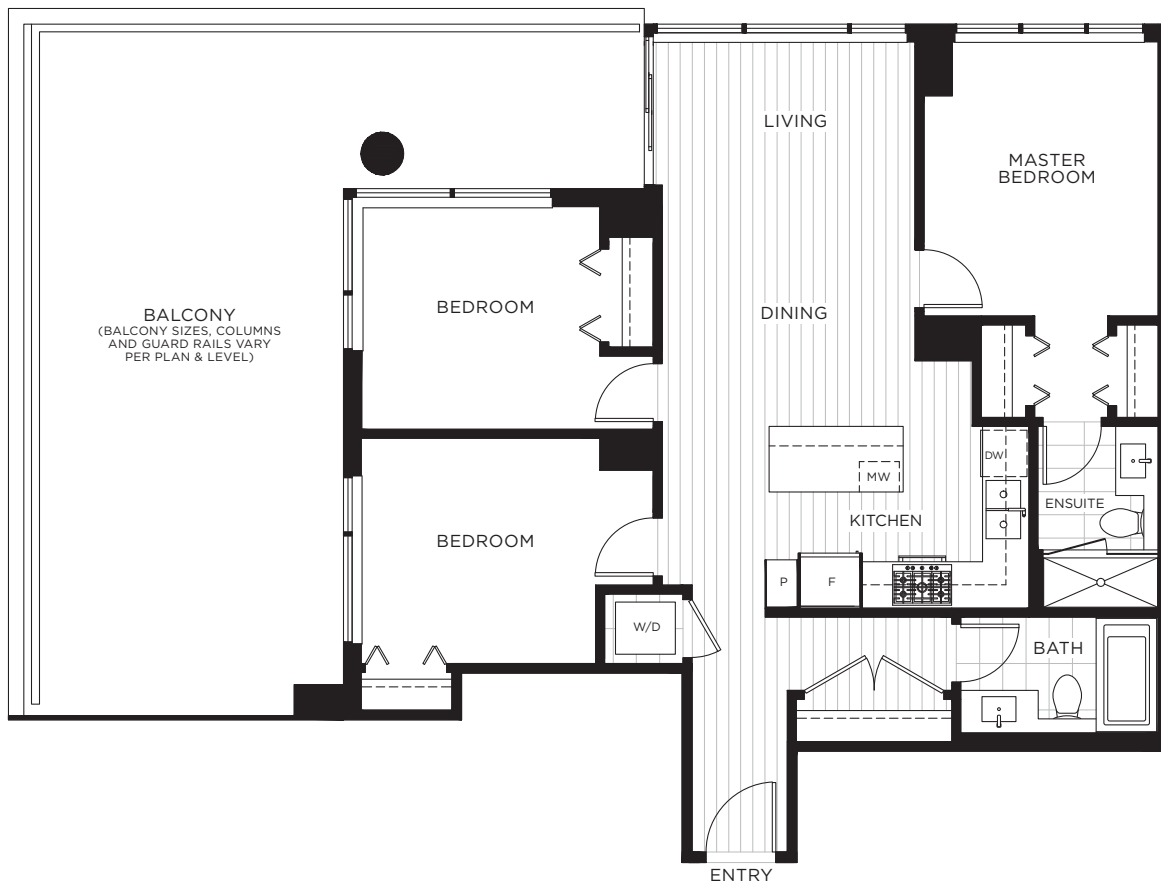

C PLAN

3 BEDROOM
2 BATH
APPROX. 1,006 SQ.FT.

LEVELS 13-35

C PLAN

UNIT 1308

3 BEDROOM
2 BATH
APPROX. 1,006 SQ.FT.

LEVEL 13